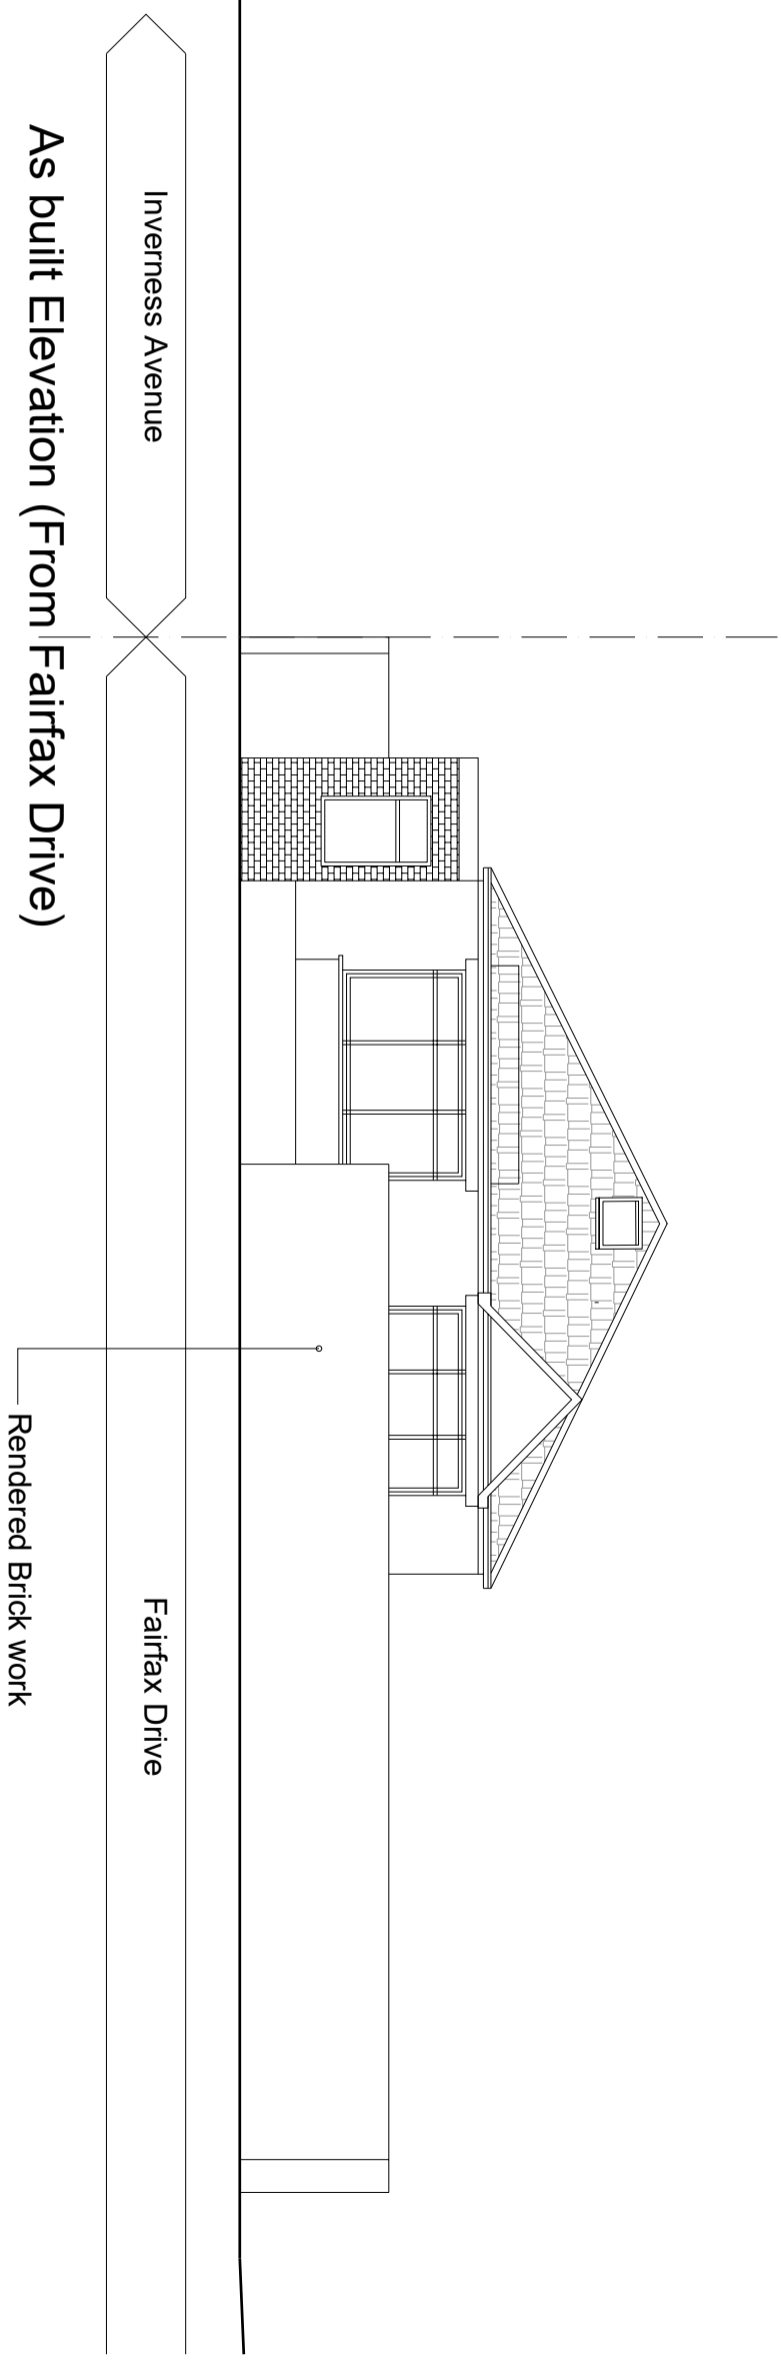

Original Elevation (From Fairfax Drive)

As built Elevation (From Fairfax Drive)

141 Inverness Avenue		Dwg No.		Rev.	
WESTCLIFF-ON-SEA		AL(00)003			
SS0 9DU					
Title					
Original and As built Elevations (Fairfax Drive Road)					
Date	Drawn	Check	Status	Scale	
20/03/23	RA	RA	Planning	1:00@A3	